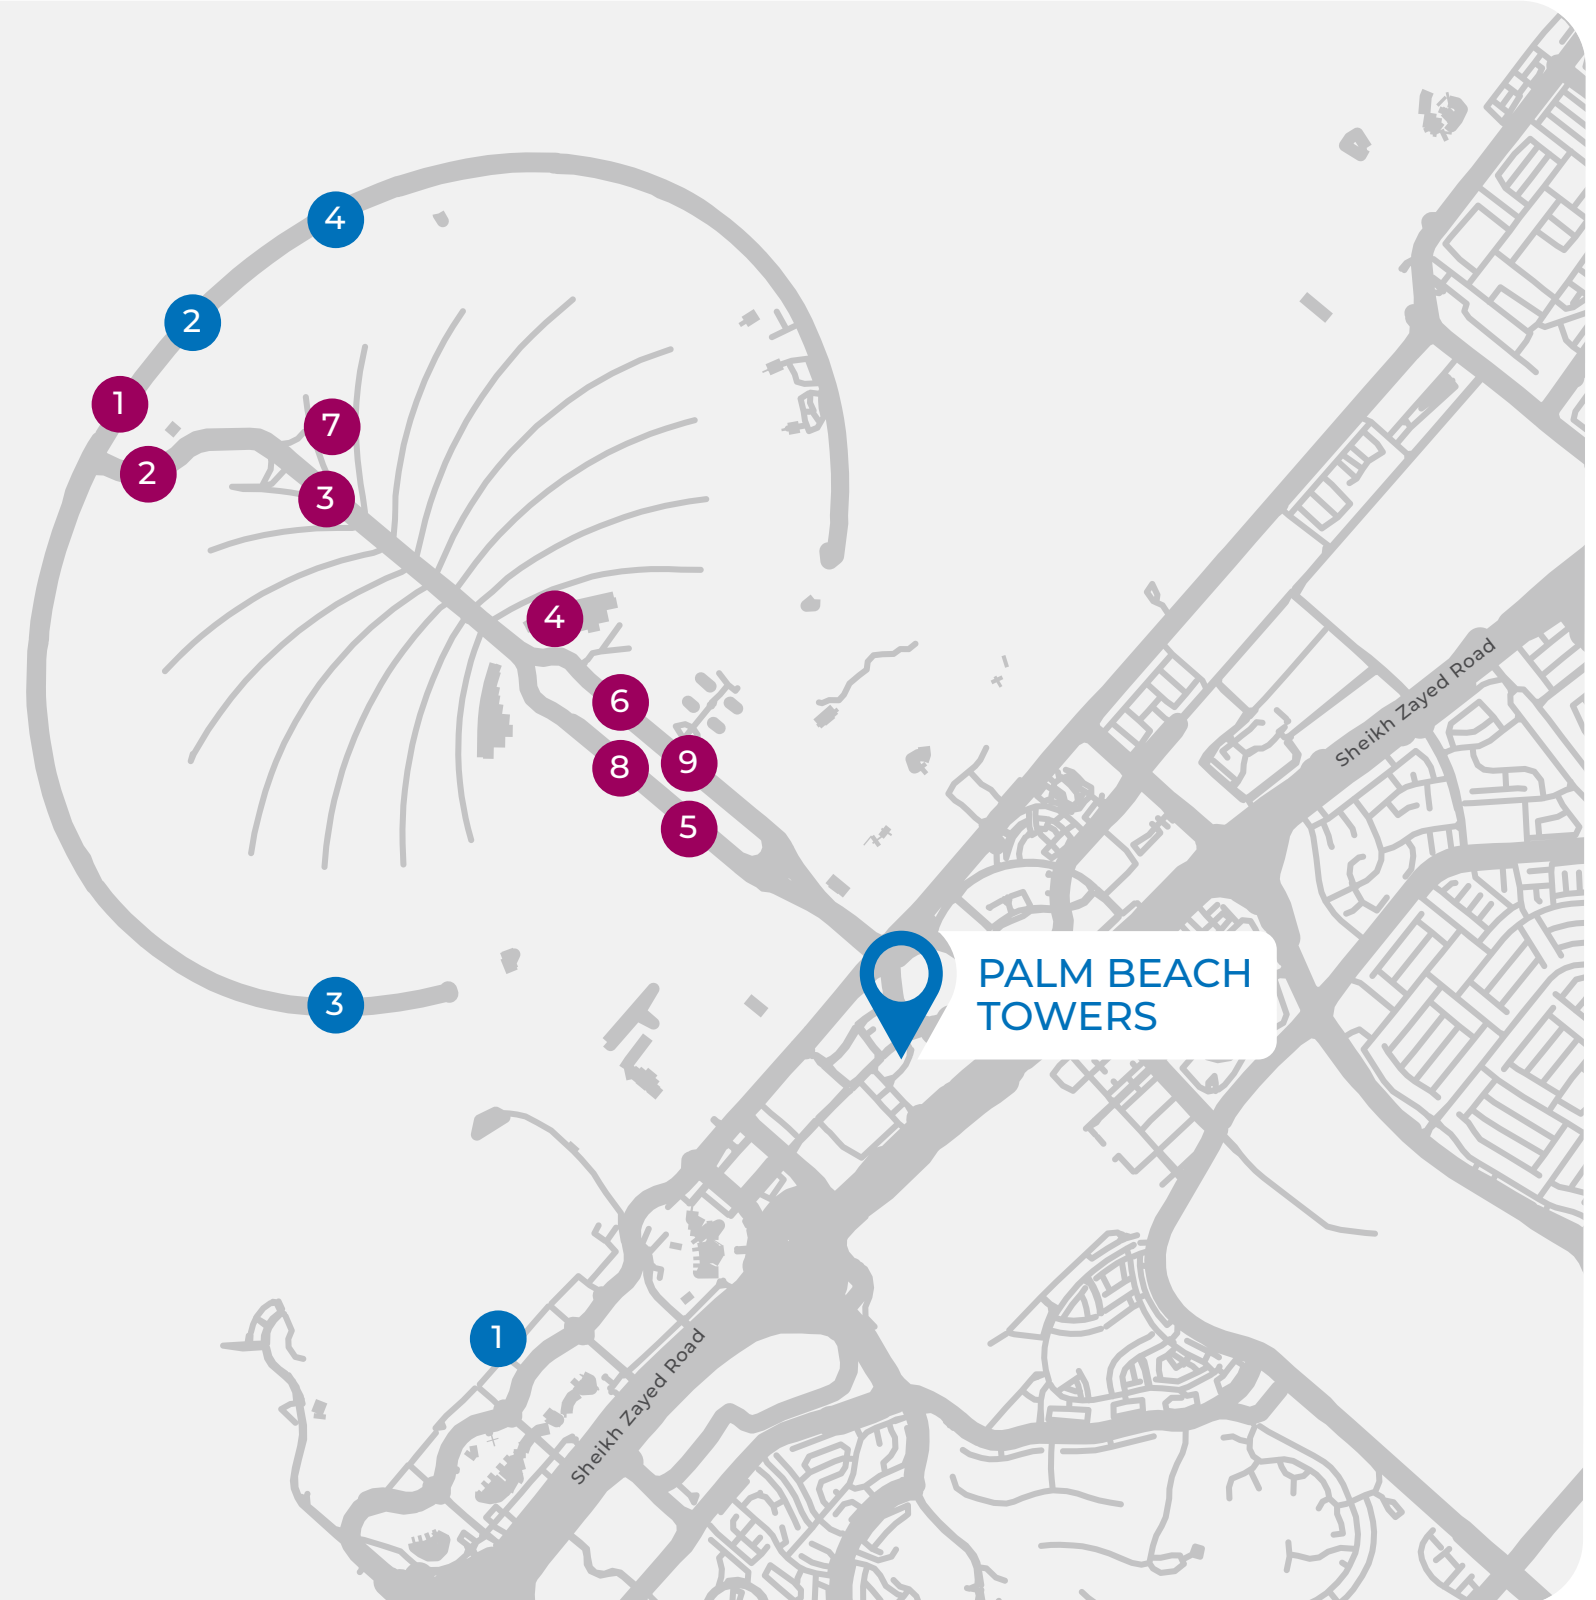

Restaurants

Outdoor pool

THE EXCEPTIONAL IS ALWAYS AROUND THE CORNER

The Palm Beach Towers are located at the entrance of Palm Jumeirah, right in the middle of one the most exciting and vibrant areas of the city. This offers the freedom to do whatever the mood strikes, from taking a sunny stroll to eating at some of the most renowned restaurants or spending a day shopping at luxury retail brands. The location is also connected to the entire city with both tram and monorail access, making it easy to take in unmissable experiences across the city, no matter where they may be.

Dining & Entertainment

- 1 Atlantis, The Palm
- 2 WHITE Beach Dubai
- 3 Social District
- 4 Nakheel Mall
- 5 Palm West Beach
- 6 Club Vista Marie
- 7 The Pointe
- 8 The View
- 9 St. Regis

Experiences

- 1 Marina Beach
- 2 Aquaventure Water Park
- 3 Palm Jumeirah Corniche
- 4 Dolphin Bay

Convenience

Supermarkets

Tram Access

Metro Access

COME INVEST IN VACATION MODE  AT PALM BEACH

P A L M
B E A C H
T O W E R S

NAKHEEL

call 800 Nakheel or visit
Nakheel.com / palmbeachtowers.com