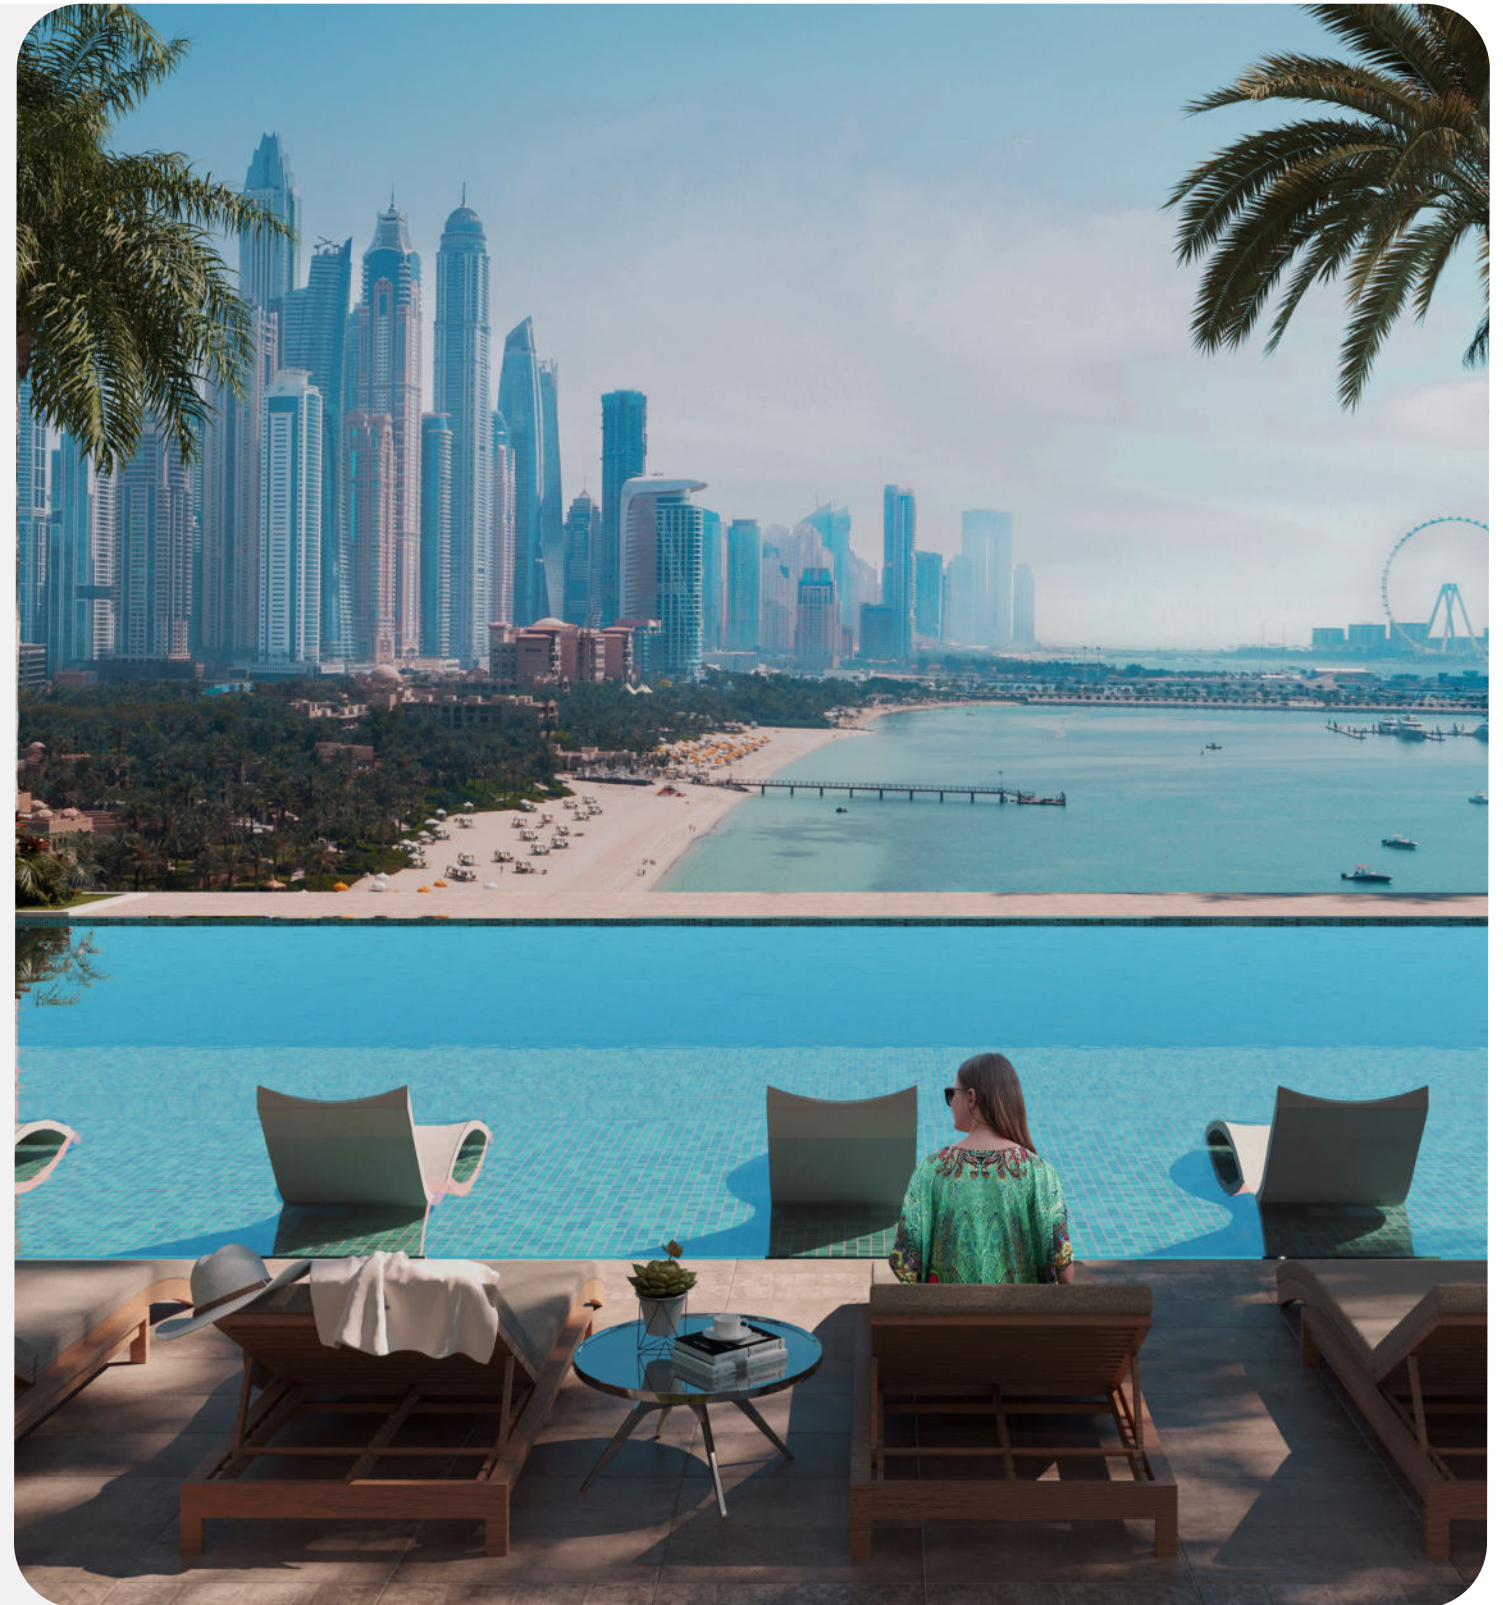

INVEST IN PALM BEACH LIVING

Both facets of the city, its energetic pulse and the relaxed vibe, come together in perfect harmony at Palm Beach Towers, making exceptional the norm. From unmissable experiences to the stunning views, every moment is lit by the beauty of the sun and the sand.

Outdoor Yoga Area

Indoor Gym

Spa

Viewing Deck

Business Center

Sky Lounge

Rooftop Residential Lounge

Rooftop Restaurant with Viewing Gallery

THE WATER'S NEVER TOO FAR AWAY

Access to a plethora of water features steeps the mind in peace and tranquility; from a luxurious outdoor infinity swimming pool that meets the horizon to private beach access for uninterrupted moments in the sun.

Restaurants

Outdoor pool

THE EXCEPTIONAL IS ALWAYS AROUND THE CORNER

The Palm Beach Towers are located at the entrance of Palm Jumeirah, right in the middle of one the most exciting and vibrant areas of the city. This offers the freedom to do whatever the mood strikes, from taking a sunny stroll to eating at some of the most renowned restaurants or spending a day shopping at luxury retail brands. The location is also connected to the entire city with both tram and monorail access, making it easy to take in unmissable experiences across the city, no matter where they may be.